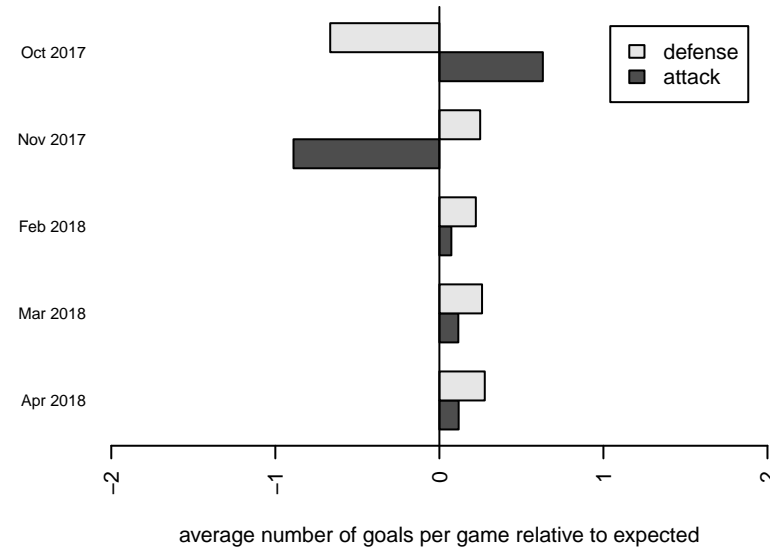

Performance relative to 13 month average