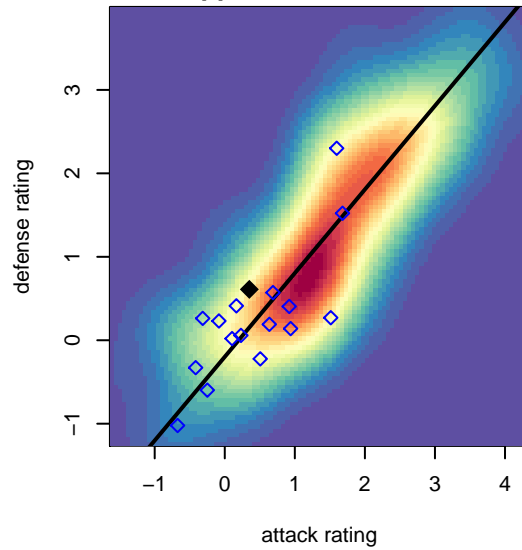

Venues played:
 2017 PCU Summer Classic Bronze
 2017 PSPL Copa 1 – West U14
 2017 Spr PSPL – '04 Copa 1 – West U14
 2017 WA Cup U14 Bronze U14

RSA Elite Gold G04
 Dots are actual minus expected GF (blue circles) and GA (red triangles).
 Blue line is smoothed change in attack strength. Red is smoothed change in defense strength.

**attack and defense variance (black dot)
relative to other teams
and top 10 in region**

**attack and defense rating
relative to others at age
and all opponents in last 13 months**

Performance relative to 13 month average