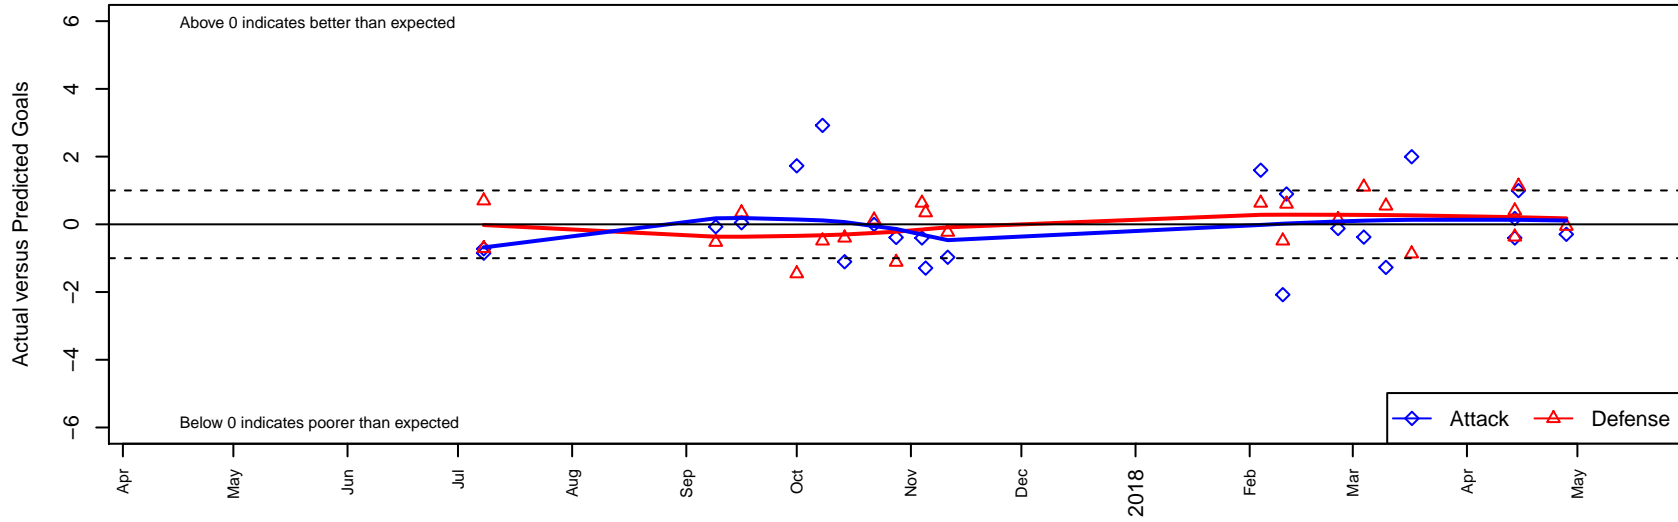

RSA Elite Gold G04

Rainier Soccer Alliance
 , WA
 G04 total strength=939
 attack=1.42 defense=1.84
 fall league = PSPL Copa 1 – West U14
 spr league = Spr PSPL – '04 Copa 1 – West U1

alt names used:
 RSA Elite G04 Christensen Gold
 RSA ELITE G04 GOLD
 RSA Elite G04 Christensen Gold
 RAINIER SOCCER ALLIANCE G04 GOLD (W/

Venues played:
 2017 PCU Summer Classic Bronze
 2017 PSPL Copa 1 – West U14
 2017 Spr PSPL – '04 Copa 1 – West U14
 2017 WA Cup U14 Bronze U14

RSA Elite Gold G04
 Dots are actual minus expected GF (blue circles) and GA (red triangles).
 Blue line is smoothed change in attack strength. Red is smoothed change in defense strength.

**attack and defense variance (black dot)
relative to other teams
and top 10 in region**

**attack and defense rating
relative to others at age
and all opponents in last 13 months**

Performance relative to 13 month average