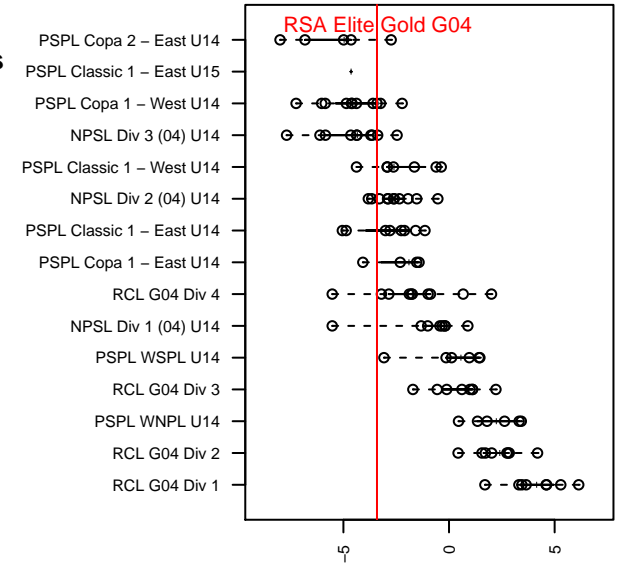

RSA Elite Gold G04

Rainier Soccer Alliance
 , WA
 G04 total strength=939
 attack=1.42 defense=1.84
 fall league = PSPL Copa 1 – West U14
 spr league = Spr PSPL – '04 Copa 1 – West U1

alt names used:
 RSA Elite G04 Christensen Gold
 RSA ELITE G04 GOLD
 RSA Elite G04 Christensen Gold
 RAINIER SOCCER ALLIANCE G04 GOLD (W/

Venues played:
 2017 PCU Summer Classic Bronze
 2017 PSPL Copa 1 – West U14
 2017 Spr PSPL – '04 Copa 1 – West U14
 2017 WA Cup U14 Bronze U14

RSA Elite Gold G04
 Dots are actual minus expected GF (blue circles) and GA (red triangles).
 Blue line is smoothed change in attack strength. Red is smoothed change in defense strength.

**attack and defense variance (black dot)
relative to other teams
and top 10 in region**

**attack and defense rating
relative to others at age
and all opponents in last 13 months**

Performance relative to 13 month average