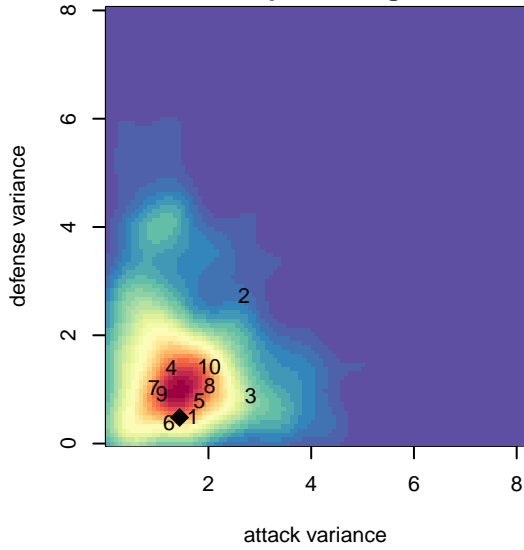

RSA Elite Gold G04

Rainier Soccer Alliance
 , WA
 G04 total strength=939
 attack=1.42 defense=1.84
 fall league = PSPL Copa 1 – West U14
 spr league = Spr PSPL – '04 Copa 1 – West U1

alt names used:
 RSA Elite G04 Christensen Gold
 RSA ELITE G04 GOLD
 RSA Elite G04 Christensen Gold
 RAINIER SOCCER ALLIANCE G04 GOLD (W/

Venues played:
 2017 PCU Summer Classic Bronze
 2017 PSPL Copa 1 – West U14
 2017 Spr PSPL – '04 Copa 1 – West U14
 2017 WA Cup U14 Bronze U14

RSA Elite Gold G04
 Dots are actual minus expected GF (blue circles) and GA (red triangles).
 Blue line is smoothed change in attack strength. Red is smoothed change in defense strength.

**attack and defense variance (black dot)
relative to other teams
and top 10 in region**

**attack and defense rating
relative to others at age
and all opponents in last 13 months**

Performance relative to 13 month average